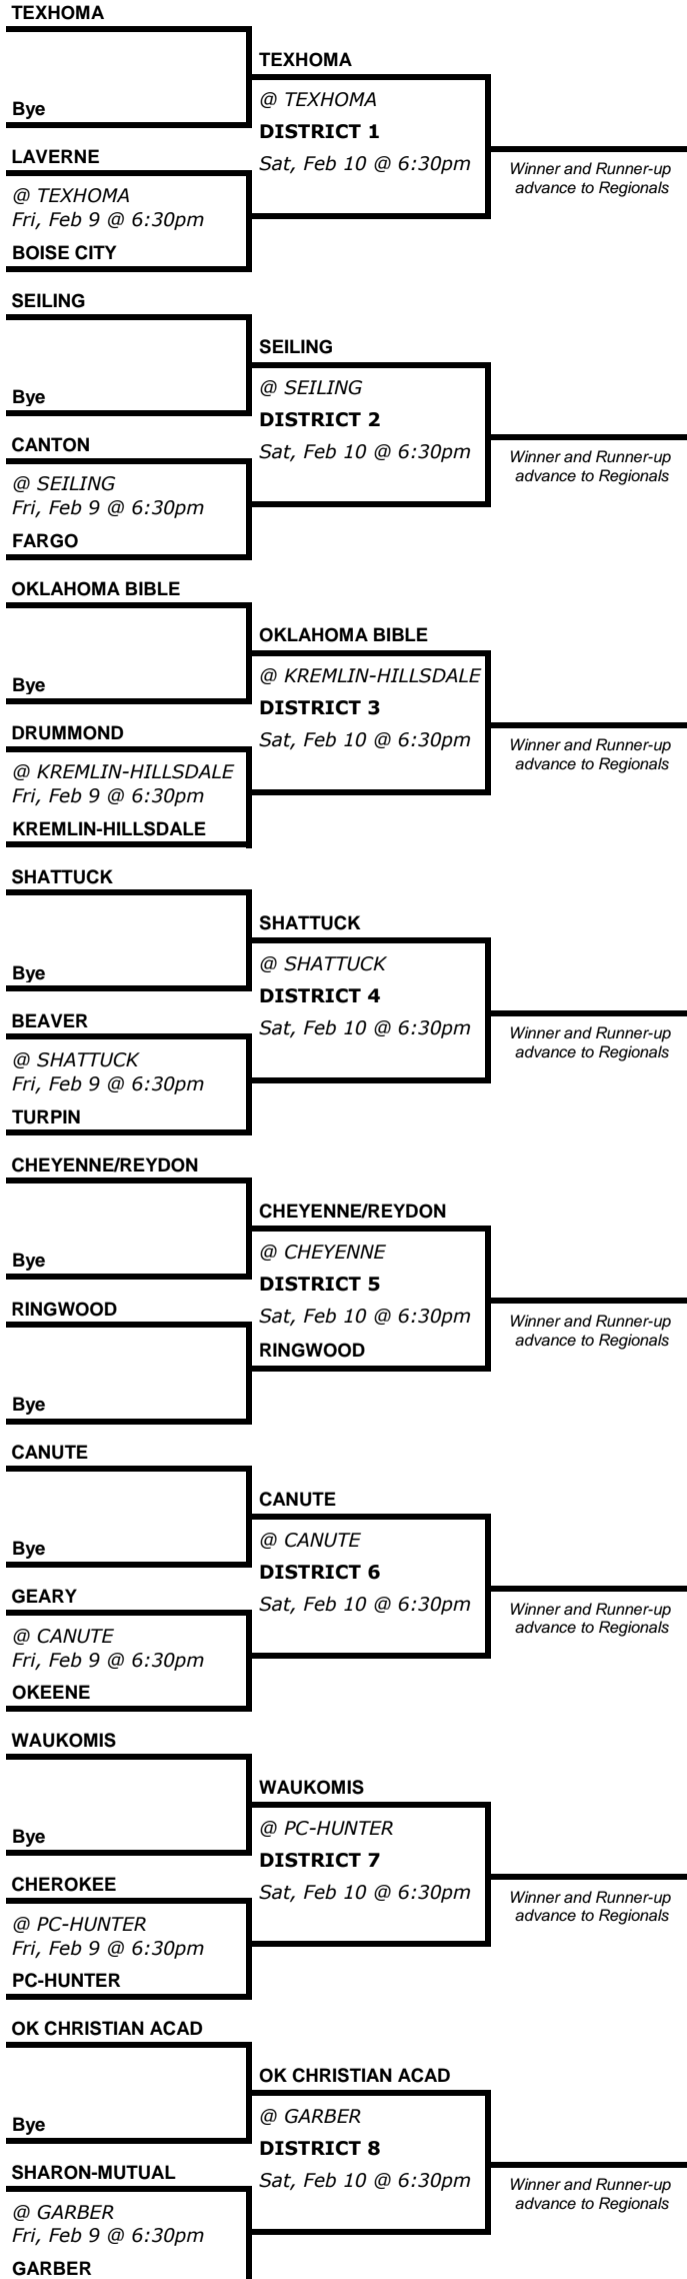

CLASS A GIRLS BASKETBALL CHAMPIONSHIP SERIES 2017-2018

DISTRICTS : FEB 9-10 - REGIONALS : FEB 15-17 - AREA : FEB 22-24 - STATE : MAR 1-3

DISTRICTS (Feb 9-10)	AREA I	REGIONALS (Feb 15-17)
----------------------	--------	-----------------------