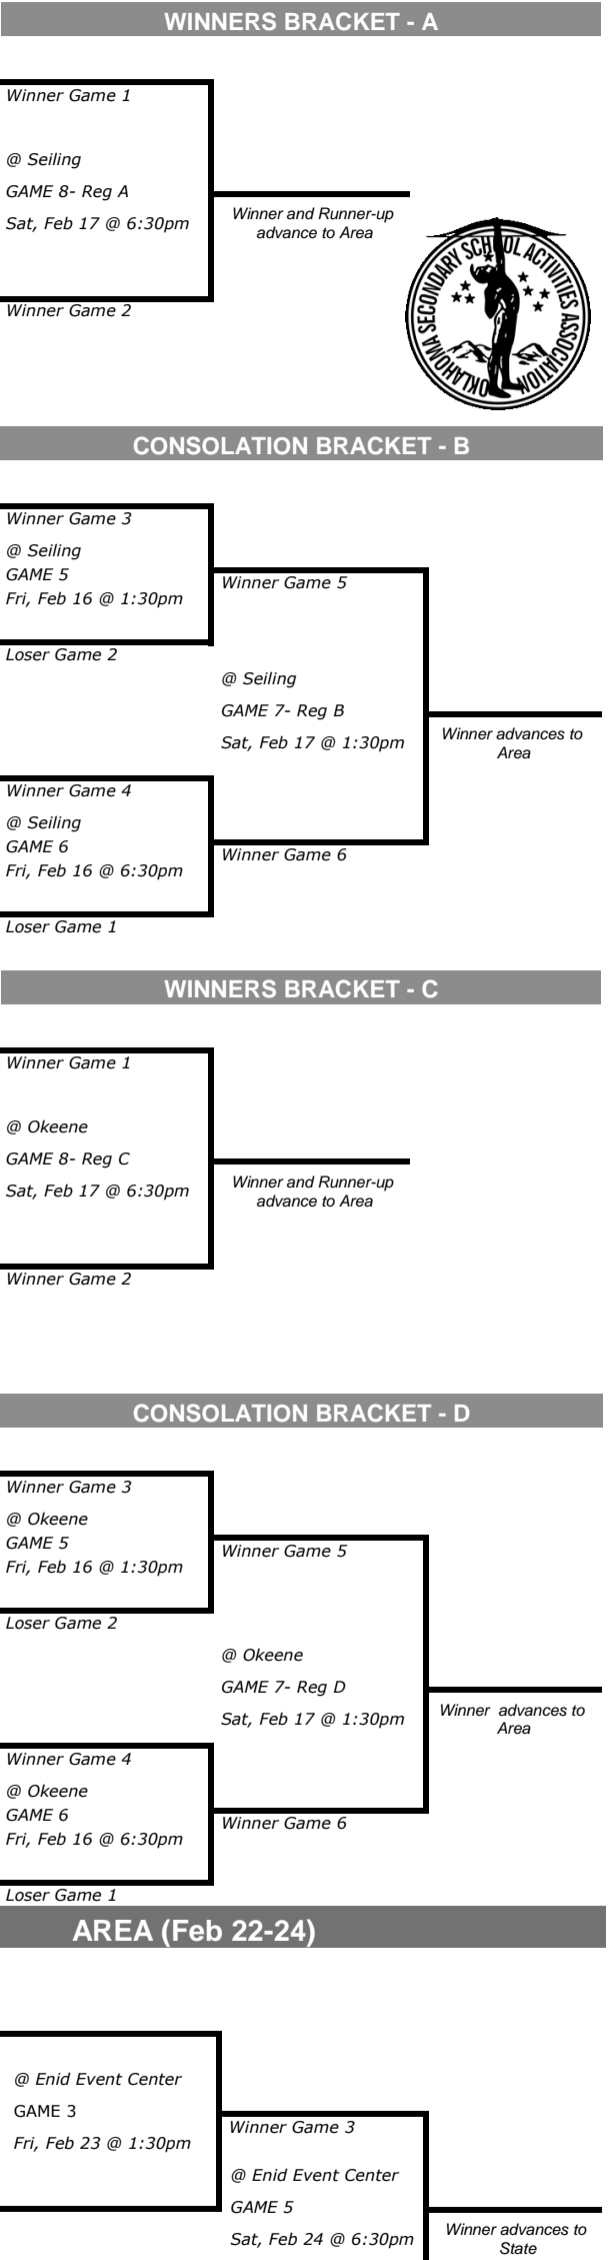

CLASS A GIRLS BASKETBALL CHAMPIONSHIP SERIES 2017-2018

DISTRICTS : FEB 9-10 - REGIONALS : FEB 15-17 - AREA : FEB 22-24 - STATE : MAR 1-3

DISTRICTS (Feb 9-10)	AREA I	REGIONALS (Feb 15-17)
----------------------	--------	-----------------------

NOTE : TEAMS ON THE TOP LINES OF THE BRACKETS SHALL WEAR LIGHT COLORED SUITS
IF YOU NOTICE A TEAM PLACED INCORRECTLY ON THE BRACKET, PLEASE CONTACT THE OSSAA OFFICE